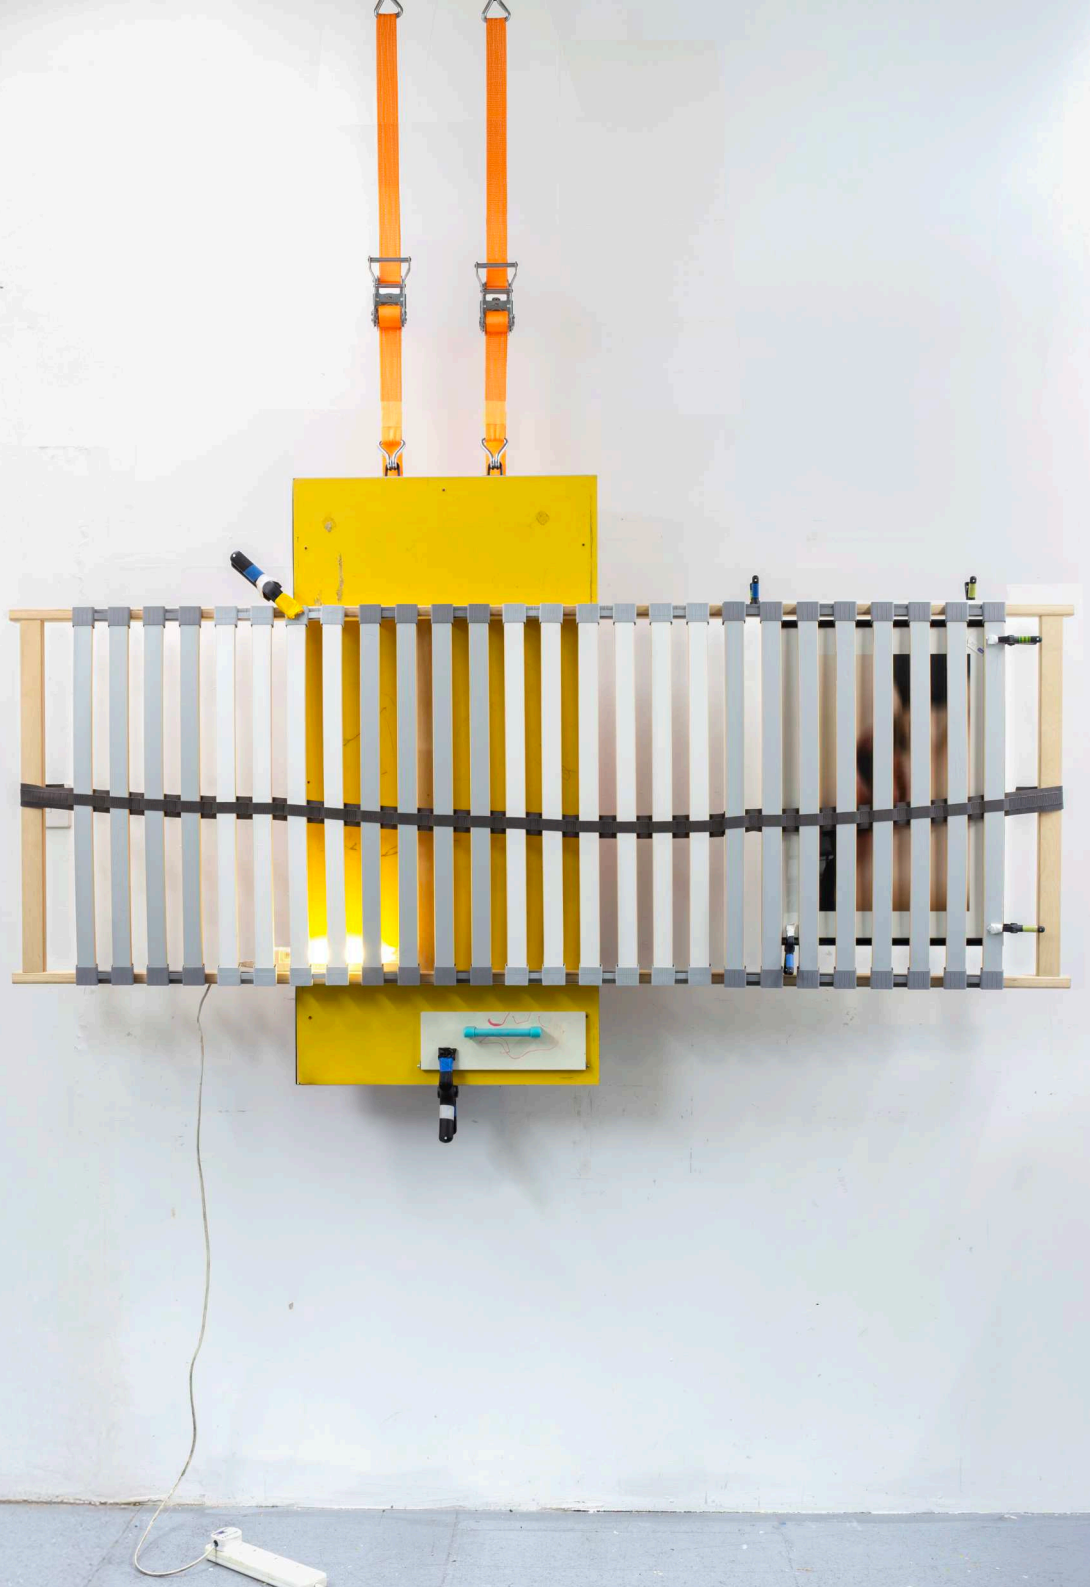

Stallmann
www.stallmann.club

Hot and Cold, 2025
Found Materials
77 x 132 x 22 cm

Push and Pull, 2025
Found Materials
76 x 32 x 8 cm

Enamel Connection, 2025
Found Materials
111 x 199 x 14.5 cm

Vail, 2024
Found Materials
approx. 193 x 110 x 40

Running L8, 2025
Found Materials
170 x 88 x 12 cm

Breadcrumbs, 2025
Found Materials
approx. 73 x 200 x 39 cm

Wish, 2024
Found Materials
approx. 157.5 x 168 x 60 cm

Dinner for Two, 2025
Found Materials
120 x 117 x 7 cm

Tea Time, 2025
Found Materials
57 x 90 x 11 cm

Cooking Mama, 2025
Found Materials
55 x 91 x 6.5 cm

Stallmann

Schillerstraße 70, 10627 Berlin

info@stallmann.club

+49 151 56805307