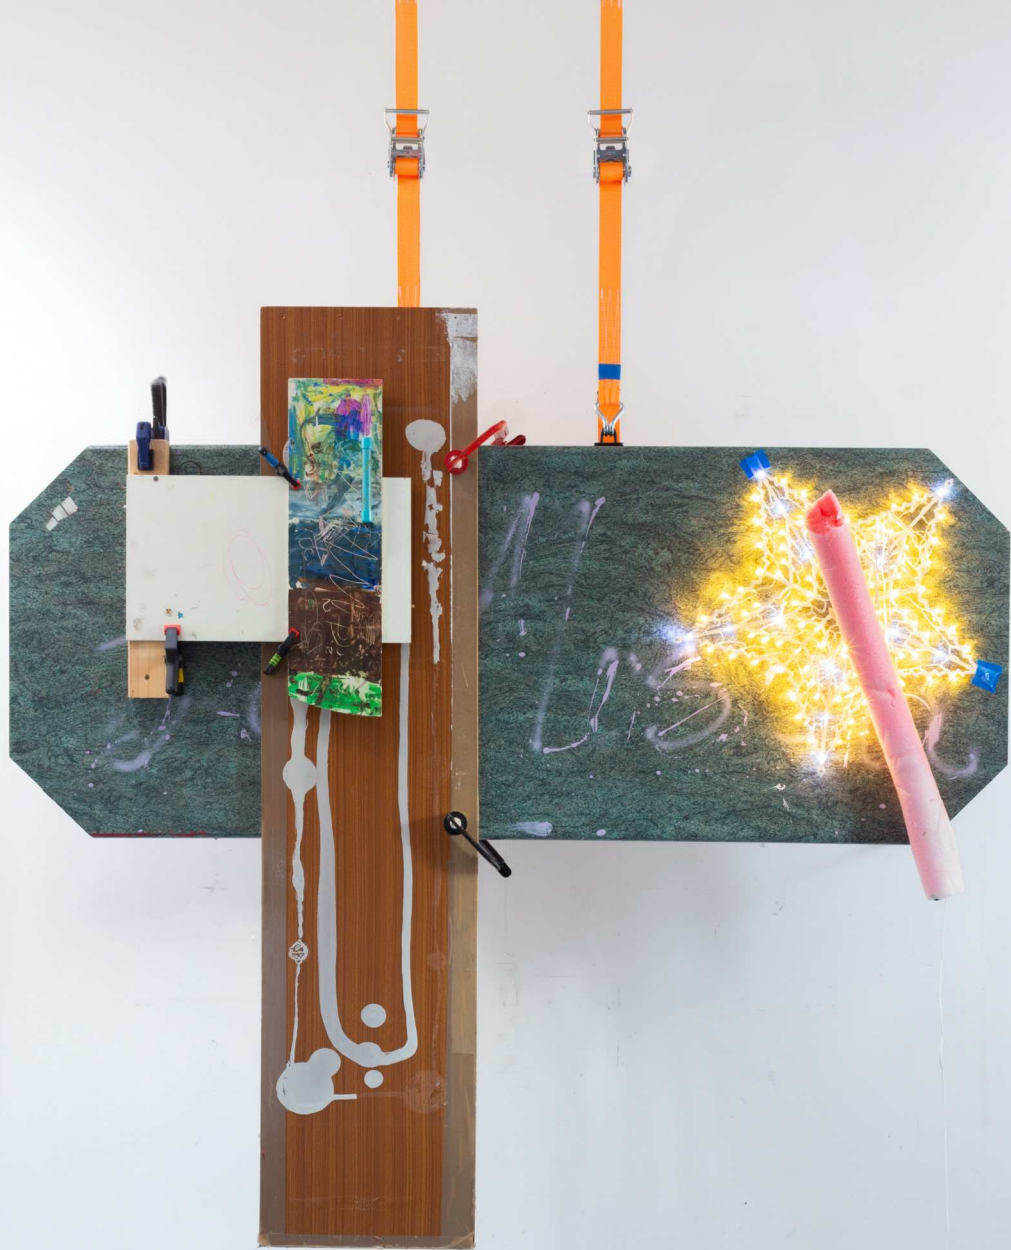

Stallmann
www.stallmann.club

Hot and Cold, 2025
Found Materials
77 x 132 x 22 cm

Push and Pull, 2025
Found Materials
76 x 32 x 8 cm

Enamel Connection, 2025
Found Materials
111 x 199 x 14.5 cm

Vail, 2024
Found Materials
approx. 193 x 110 x 40

Running L8, 2025
Found Materials
170 x 88 x 12 cm

Breadcrumbs, 2025
Found Materials
approx. 73 x 200 x 39 cm

Wish, 2024
Found Materials
approx. 157.5 x 168 x 60 cm

Dinner for Two, 2025
Found Materials
120 x 117 x 7 cm