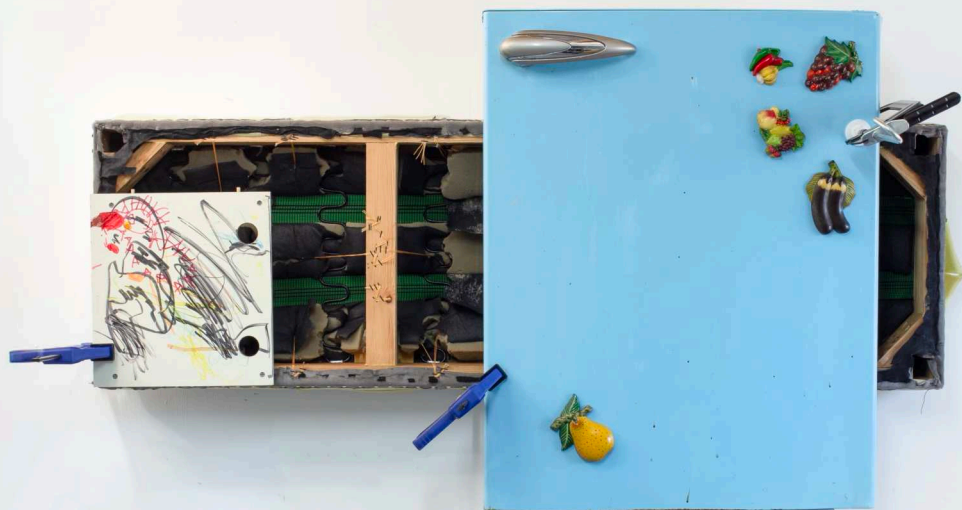

Stallmann
www.stallmann.club

Hot and Cold, 2025
Found Materials
77 x 132 x 22 cm

Push and Pull, 2025
Found Materials
76 x 32 x 8 cm

Enamel Connection, 2025
Found Materials
111 x 199 x 14.5 cm

Vail, 2024
Found Materials
approx. 193 x 110 x 40